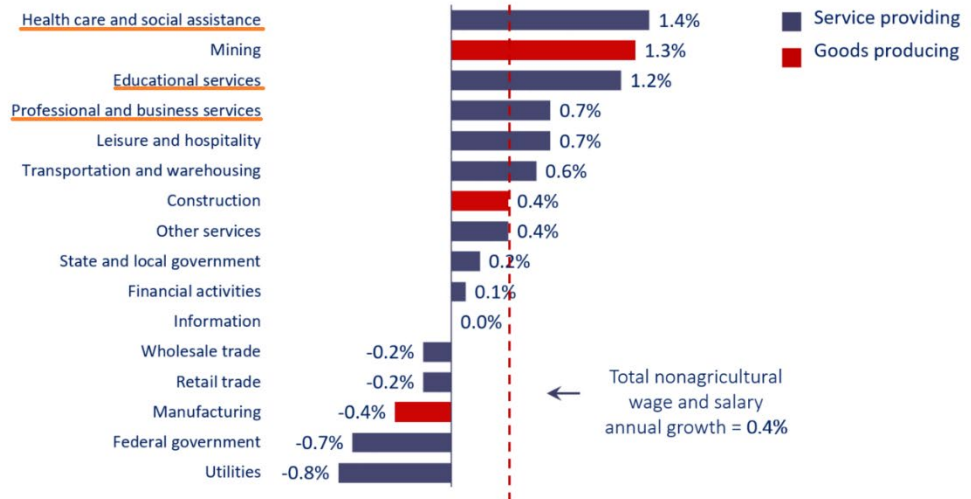

# Bureau of Labor Statistics Employment Projections 2020

## Projected Annual Rate of Change in Industry Employment, 2019-29

Annual rate of change for wage and salary employment, projected 2019-29